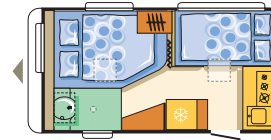

Let Adria inspire your next adventure.

Altea

402 PH

living in motion

Dimensions & Weight

Total length including drawbar (mm)	6078
Body length (mm)	4770
Internal length (mm)	3990
Total width (mm)	2356
Internal width (mm)	2170
Total height (mm)	2580
Internal height (mm)	1950
Floor, wall and roof thickness (mm)	29/27/25
Tare Kg	1200
ATM Kg	1500
Payload Kg	300
Ball Weight Kg	100

Chassis

Chassis type	AL-KO
Number of axles	1
Standard axle	✓
Shock absorbers	✓
Coupling device AKS	✓
Reinforced supporting legs	✓
Drawbar cover	✓
Alloy wheels	✓
Tyres size	185 R14 C102
Spare wheel with holder	✓
Wheel box insulation	✓

Body

Front wall - ABS	✓
Bodywork - polyester	✓
Rear wall - ABS	✓
Roof - polyester	✓
Luggage door on right side (light dimensions, cm)	107 x 28
Entrance door 2-part without window	✓
Flyscreen whole door	✓
Blackout roller blinds with flyscreen on all windows, except bathroom window	✓
Roof light Mini Heki S 400 x 400 mm	✓
Double glazed front windscreen	✓
Gas bottle locker	✓
Awning - Thule Omnistor	2,6 m
Floor insulation Styropor	✓
Exterior graphic design labels EU	✓