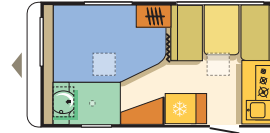

Let Adria inspire your next adventure.

Altea

402 PH

living in motion

Interior	
Number of berths	4
Sleeping area, front berths (l x w, cm)	203 x 140
Sleeping area, rear berths (l x w, cm)	189 x 105/98
Liftable table	✓
Kitchen	
3-flame gas stove with electric ignition, glass cover and stainless steel sink	✓
Refrigerator	190 L
Kitchen taps (cold & hot water)	✓
Microwave oven	✓
Bathroom	
WC chemical, fixed, passive ventilated	✓
Foldable washbasin	✓
Shower tray	✓
Shower curtain	✓
Separate shower faucet	✓
Plumbing	
Boiler Truma BN14 with gas burner and electric heating element	✓
Fresh water tank with external inlet (l)	50 + 50
Central waste water outlet	✓
External connection to water facilities	✓
Electrical Equipment	
Power sockets	240V
TV aerial connector with coaxial wire	✓
Main fit switch	✓
Ceiling LED lights	✓
Spot LED lights	✓
Additional spot lights in sitting area	✓
Awning LED light	✓
Battery charger with external battery box	✓
External power socket with 12V and TV aerial connection	240V
12-pin socket	✓
Heating Colling	
Air conditioning system Truma Saphir Comfort RC	✓
Gas Equipment	
Gas bottle compartment 2 x 4.5 kg	✓
Outside barbeque point	✓
Audio/Video	
Car radio with CD and USB player	✓

Contact us for more details:

Call 1800 825 867

Or visit us at:
698 Nudgee Rd,
Northgate, QLD 4013