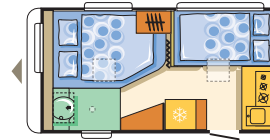

Let Adria inspire your next adventure.

Altea

402 PH

living in motion

Interior	
Number of berths	4
Sleeping area, front berths (l x w, cm)	203 x 140
Sleeping area, rear berths (l x w, cm)	189 x 105/98
Liftable table	✓
Kitchen	
3-flame gas stove with electric ignition, glass cover and stainless steel sink	✓
Refrigerator	190 L
Kitchen taps (cold & hot water)	✓
Microwave oven	✓
Bathroom	
WC chemical, fixed, passive ventilated	✓
Foldable washbasin	✓
Shower tray	✓
Shower curtain	✓
Separate shower faucet	✓
Plumbing	
Boiler Truma BN14 with gas burner and electric heating element	✓
Fresh water tank with external inlet (l)	50 + 50
Central waste water outlet	✓
External connection to water facilities	✓
Electrical Equipment	
Power sockets	240V
TV aerial connector with coaxial wire	✓
Main fit switch	✓
Ceiling LED lights	✓
Spot LED lights	✓
Additional spot lights in sitting area	✓
Awning LED light	✓
Battery charger with external battery box	✓
External power socket with 12V and TV aerial connection	240V
12-pin socket	✓
Heating Colling	
Air conditioning system Truma Saphir Comfort RC	✓
Gas Equipment	
Gas bottle compartment 2 x 4.5 kg	✓
Outside barbeque point	✓
Audio/Video	
Car radio with CD and USB player	✓

Contact us for more details:

Call 1800 825 867

Or visit us at:
698 Nudgee Rd,
Northgate, QLD 4013